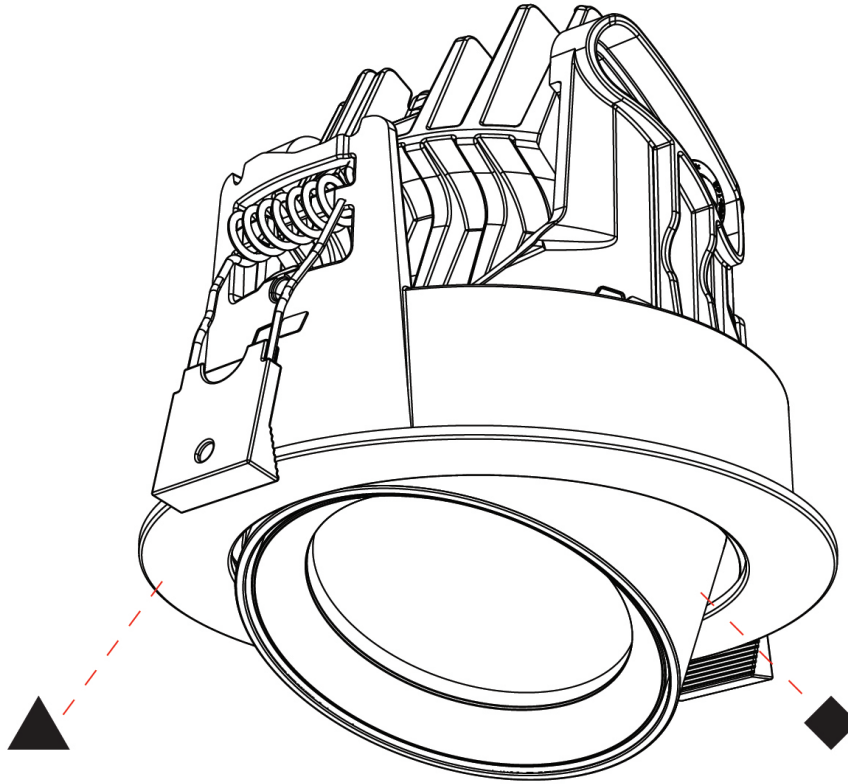

CENTRIQ ROUND ADJUSTABLE RECESSED

A35976-

PROJECT _____

TYPE _____

SPECIFIER _____

QUANTITY _____

DATE _____